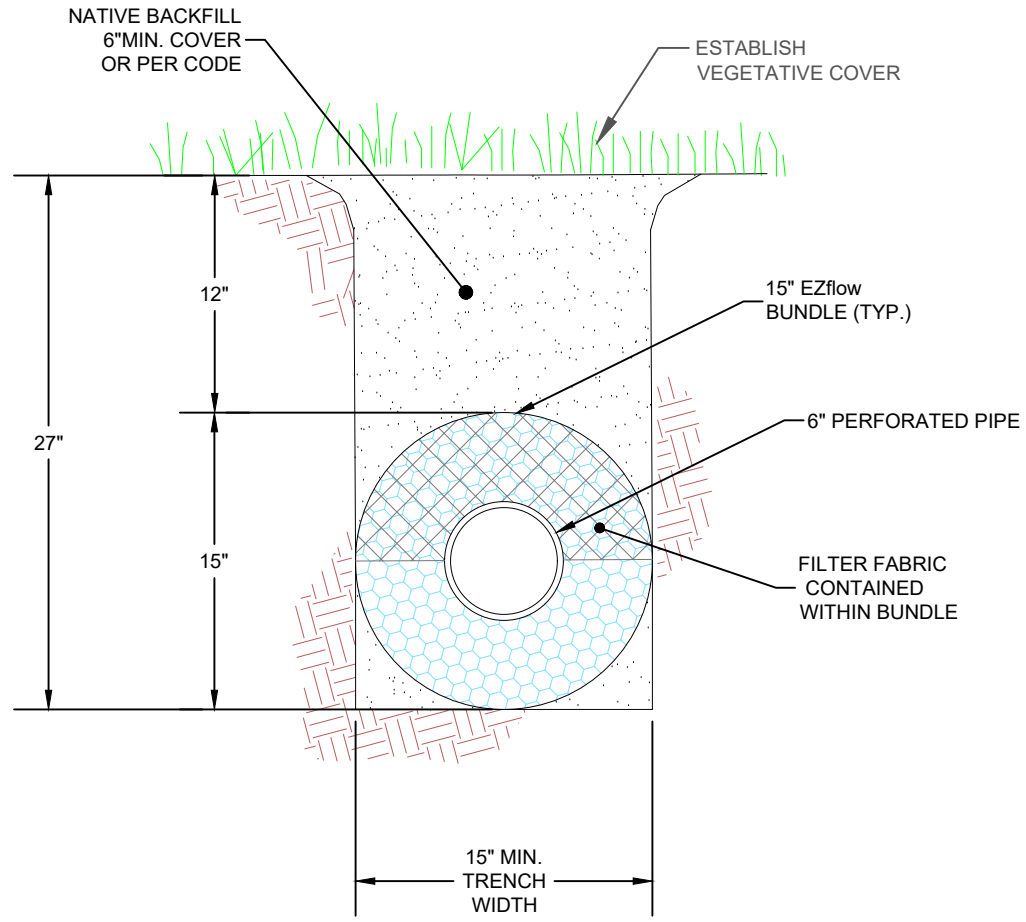

EZflow 1501 - GEO

  Infiltrator Water Technologies Part of ADS		DRAWN BY	AG
		DATE	04/15/2025
INFILTRATOR WATER TECHNOLOGIES, LLC 4 BUSINESS PARK RD, OLD SAYBROOK, CT 06475 WWW.INFILTRATORWATER.COM PHONE: (800) 221-4436 / EMAIL: INFO@INFILTRATORWATER.COM	EZflow 1501- GEO	SCALE	N/A
		SHEET NO.	01 of 01