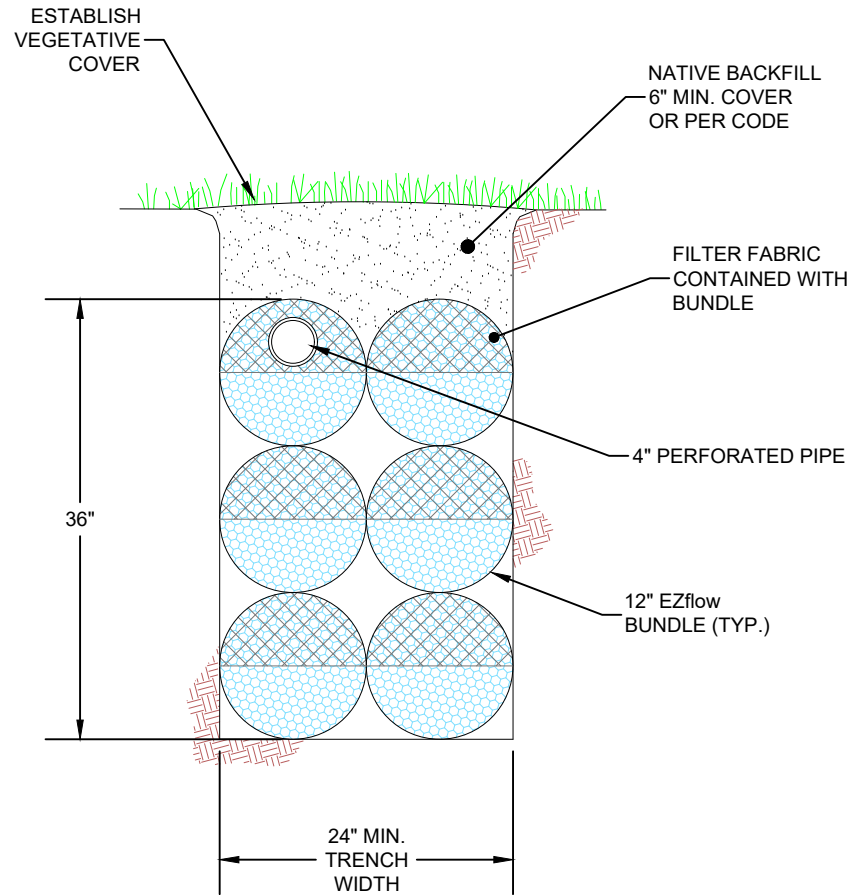

EZflow 1206V - GEO

Infiltrator[™]
 Water Technologies
 Part of 

INFILTRATOR WATER TECHNOLOGIES, LLC
 4 BUSINESS PARK RD, OLD SAYBROOK, CT 06475
 WWW.INFILTRATORWATER.COM
 PHONE: (800) 221-4436 / EMAIL: INFO@INFILTRATORWATER.COM

EZflow[®]

EZflow 1206V - GEO

DRAWN BY	AG
DATE	04/14/2025
SCALE	N/A
SHEET NO.	01 of 01