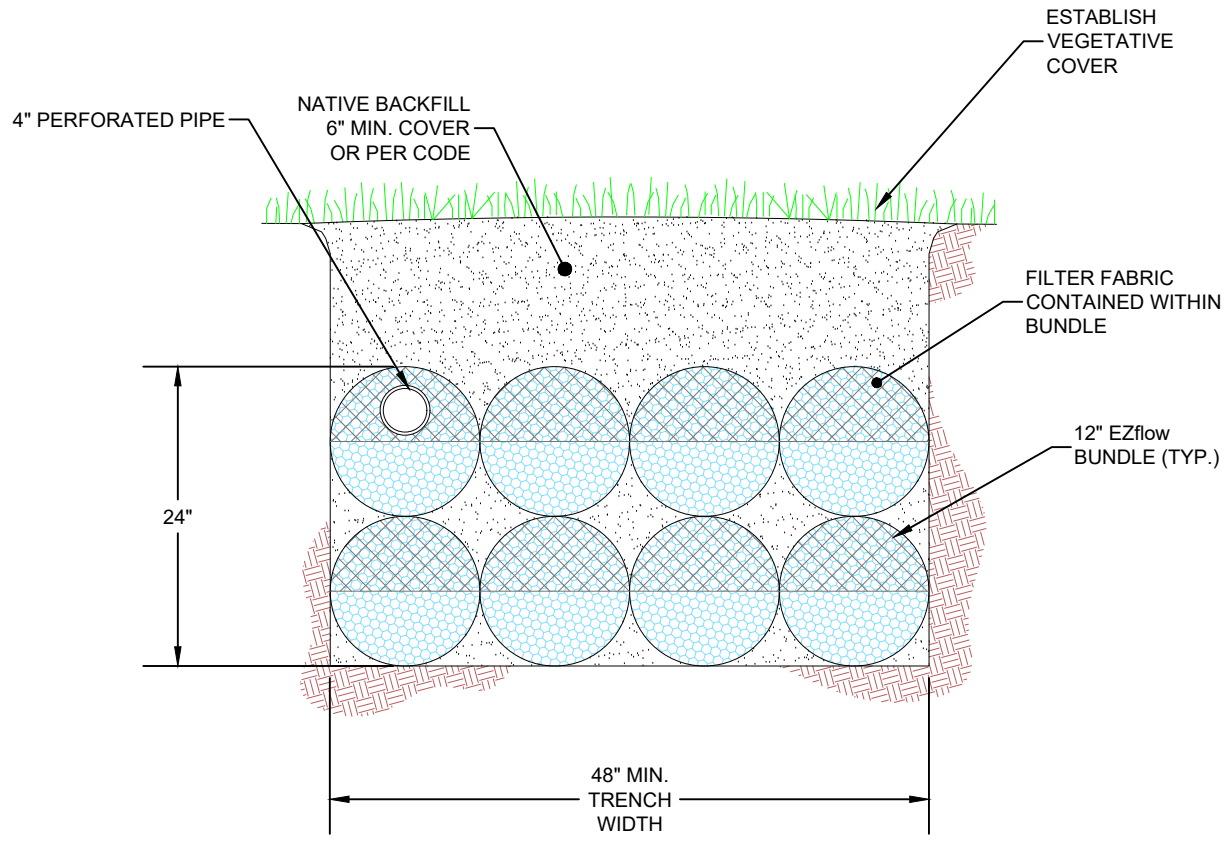

EZflow 1208H - GEO

  Infiltrator Water Technologies Part of ADS		DRAWN BY	AG
		DATE	04/15/2025
INFILTRATOR WATER TECHNOLOGIES, LLC 4 BUSINESS PARK RD, OLD SAYBROOK, CT 06475 WWW.INFILTRATORWATER.COM PHONE: (800) 221-4436 / EMAIL: INFO@INFILTRATORWATER.COM	EZflow 1208H - GEO	SCALE	N/A
		SHEET NO.	01 of 01