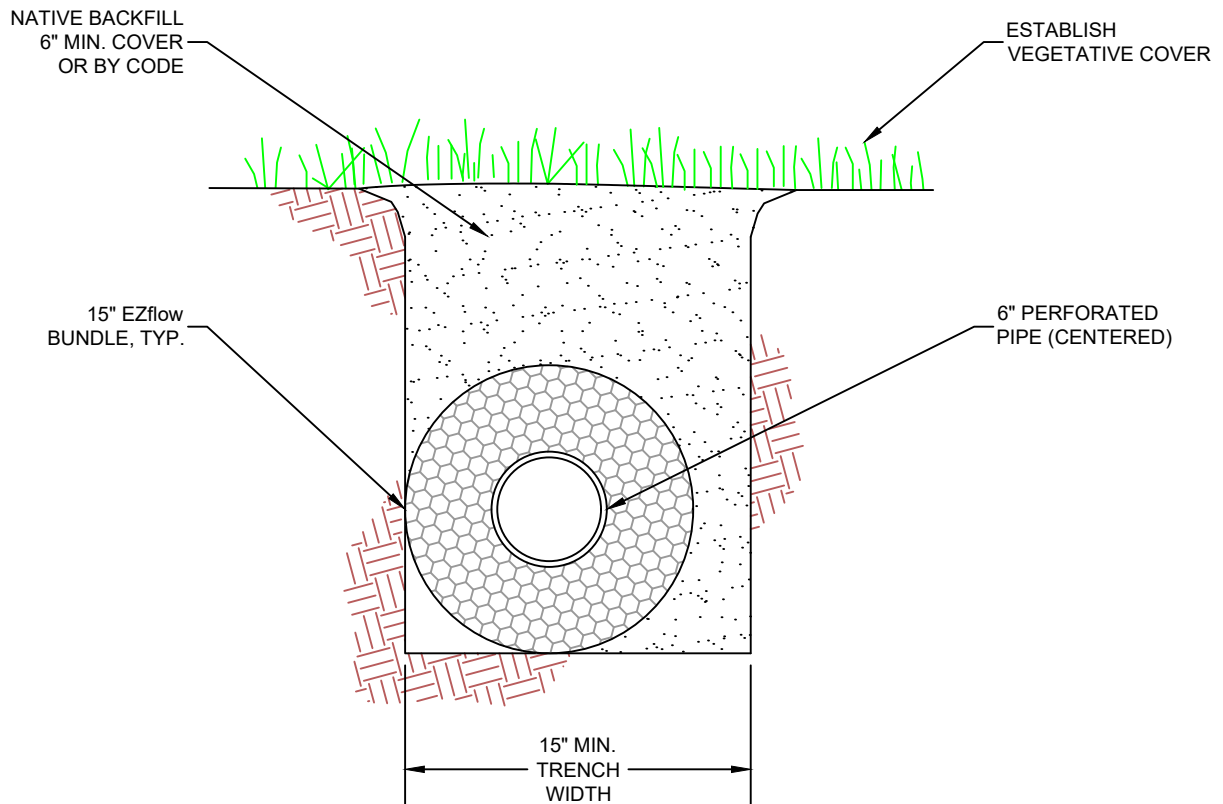

NOTES:  
 PRODUCT CONFIGURATION AND INSTALLATION  
 DEPTH MUST COMPLY WITH APPLICABLE  
 REGULATORY REQUIREMENTS.

EZflow 1501FC - MESH

  
**Infiltrator**<sup>™</sup>  
 Water Technologies  
 Part of 

---