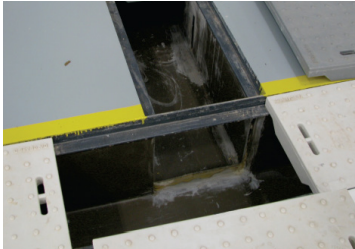

# Features and Benefits

**Customizable**  
Any width, any slope, any length, any radius, any outlet size & type.

**Labor Savings**  
Installs up to 10x faster, saving thousands over competitor systems & cast in place.

**Factory Fabrications**  
Factory made turns, tees, cleanout ports, inlet & outlet pipe stubs.

**Easy Installation**  
Systems include bell-end connections, attached rebar anchors, and temporary plywood covers.

## Civil & Industrial Applications

Reinforced wall Catch Basin

MCO Airport

Cleveland Public Square

Coca Cola Bottling Co.

Aerospace

Hollywood, FL Roadway