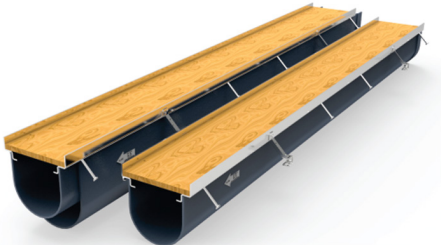

Products Built to your Specifications

Trench Drains

- Prefabricated
- TrueRadius™ Option
- Chemical resistant
- Custom Frames and Grates