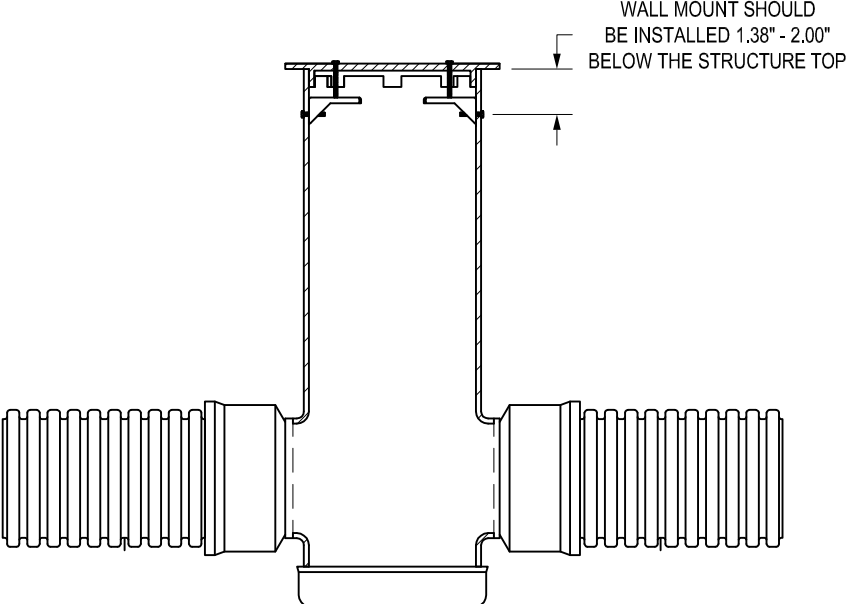

10 IN - 24 IN DROP-IN LOCKING KIT - P/N 1024DROBLOCK

DRAIN BASIN

INLINE DRAIN

LOCKING DEVICE SHALL BE STAINLESS STEEL
TO BE USED WITH PVC RISER ONLY

THIS PRINT DISCLOSES SUBJECT MATTER IN WHICH NYLOPLAST HAS PROPRIETARY RIGHTS. THE RECEIPT OR POSSESSION OF THIS PRINT DOES NOT CONFER, TRANSFER, OR LICENSE THE USE OF THE DESIGN OR TECHNICAL INFORMATION SHOWN HEREIN REPRODUCTION OF THIS PRINT OR ANY INFORMATION CONTAINED HEREIN, OR MANUFACTURE OF ANY ARTICLE HEREFROM, FOR THE DISCLOSURE TO OTHERS IS FORBIDDEN, EXCEPT BY SPECIFIC WRITTEN PERMISSION FROM NYLOPLAST.
©2013 NYLOPLAST

DRAWN BY	CCA	MATERIAL
DATE	01-25-13	
APPD BY	JJC	PROJECT NO./NAME
DATE	01-25-13	
DWG SIZE	A	SCALE 1:25 SHEET 1 OF 1

3130 VERONA AVE
BUFORD, GA 30518
PHN (770) 932-2443
FAX (770) 932-2490
www.nyloplast-us.com

TITLE
10 IN - 24 IN DROP-IN LOCKING KIT

DWG NO.	7001-110-457	REV A
---------	--------------	-------