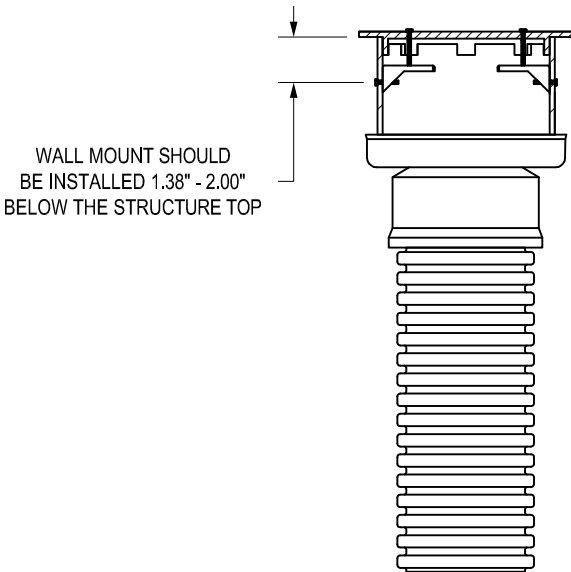

10 IN - 24 IN DROP-IN LOCKING KIT - P/N 1024DROBLOCK

DRAIN BASIN

INLINE DRAIN

LOCKING DEVICE SHALL BE STAINLESS STEEL
TO BE USED WITH PVC RISER ONLY

THIS PRINT DISCLOSES SUBJECT MATTER IN WHICH NYLOPLAST HAS PROPRIETARY RIGHTS. THE RECEIPT OR POSSESSION OF THIS PRINT DOES NOT CONFER, TRANSFER, OR LICENSE THE USE OF THE DESIGN OR TECHNICAL INFORMATION SHOWN HEREIN REPRODUCTION OF THIS PRINT OR ANY INFORMATION CONTAINED HEREIN, OR MANUFACTURE OF ANY ARTICLE HEREFROM, FOR THE DISCLOSURE TO OTHERS IS FORBIDDEN, EXCEPT BY SPECIFIC WRITTEN PERMISSION FROM NYLOPLAST.
©2013 NYLOPLAST

DRAWN BY	CCA	MATERIAL
DATE	01-25-13	
APPD BY	JJC	PROJECT NO./NAME
DATE	01-25-13	
DWG SIZE	A	SCALE 1:25 SHEET 1 OF 1

3130 VERONA AVE
BUFORD, GA 30518
PHN (770) 932-2443
FAX (770) 932-2490
www.nyloplast-us.com

TITLE
10 IN - 24 IN DROP-IN LOCKING KIT

DWG NO.	7001-110-457	REV A
---------	--------------	-------