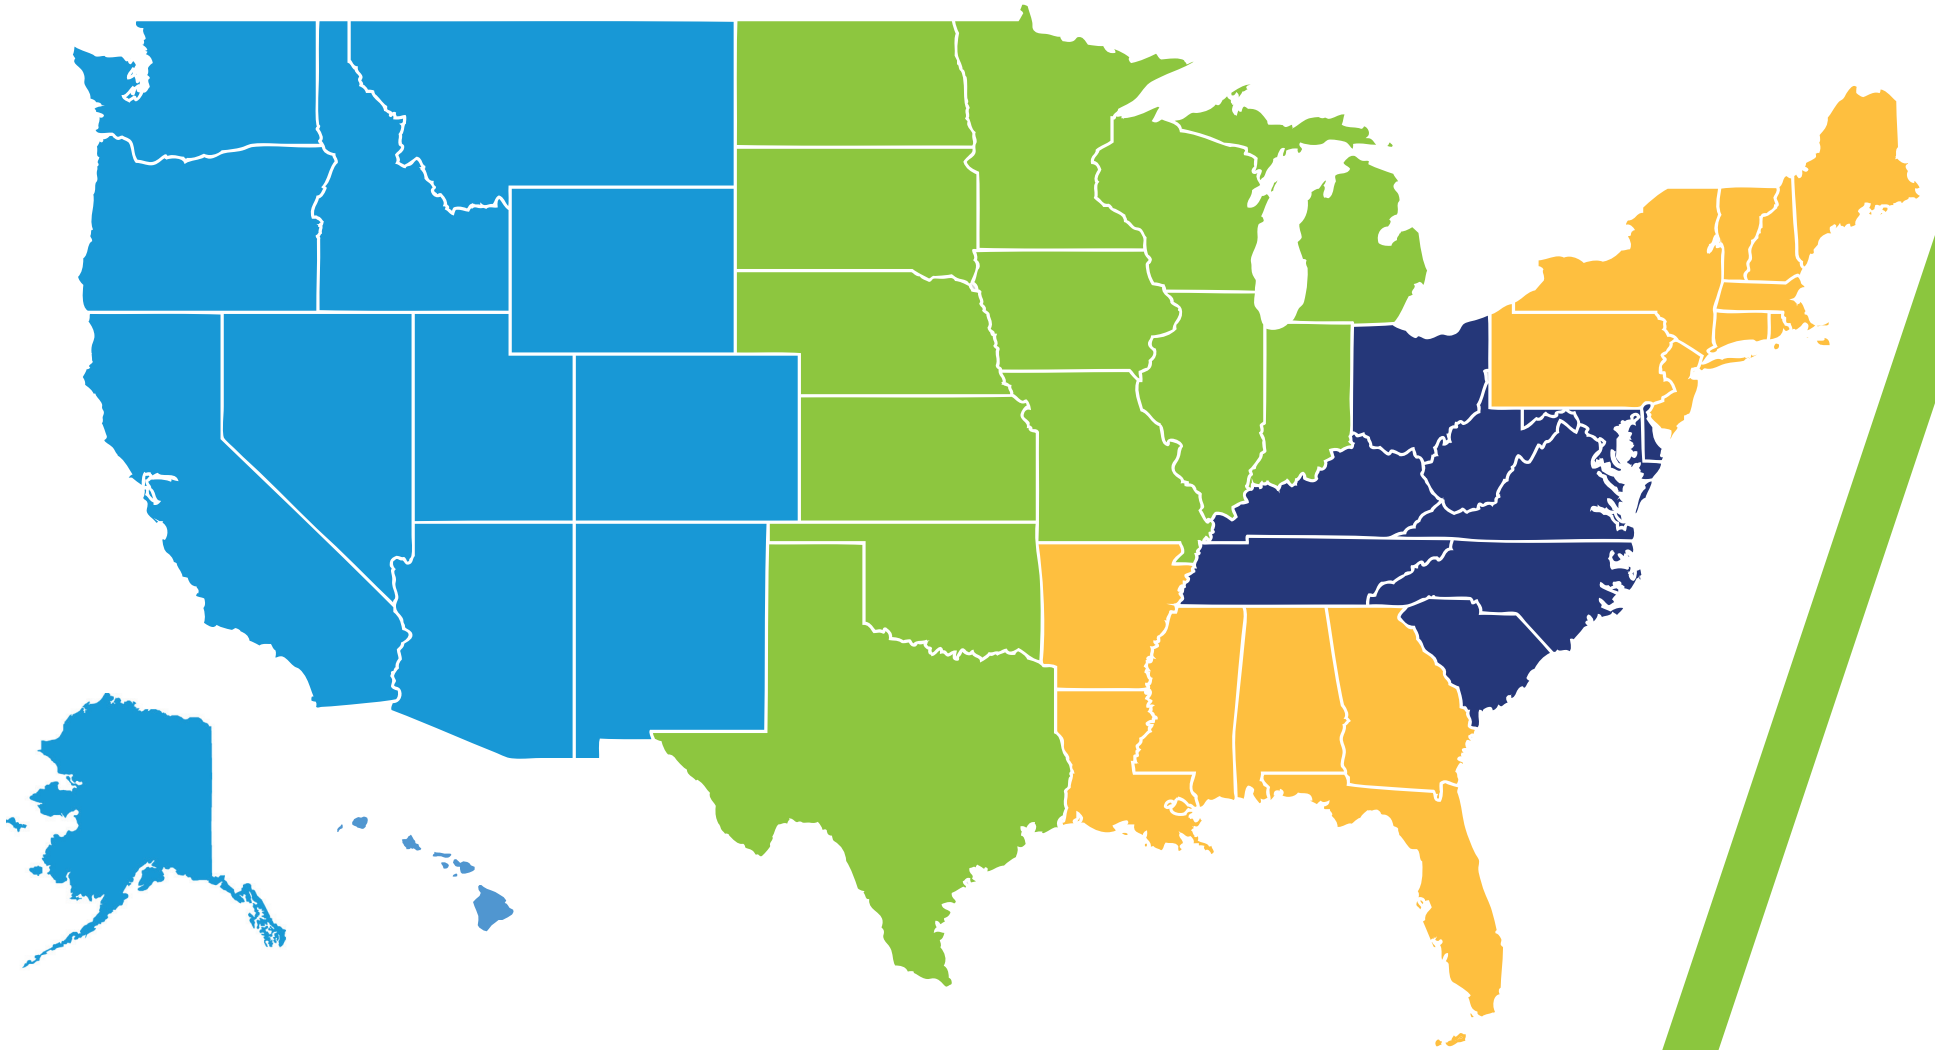

Geosynthetics Coverage Map

	Northwest & Southwest	Jake Watkins	jake.watkins@adspipe.com	509-993-2601
	Midwest & South Cent.	Skyler Roder	skyler.roder@adspipe.com	712-790-3748
	Midsouth	Danny Sinnard	danny.sinnard@adspipe.com	614-704-0644
	Northeast & Southeast	Landon Brous	landon.brous@adspipe.com	941-405-9527
	National Manager	Chris Schmidt	christopher.schmidt@adspipe.com	320-241-6269