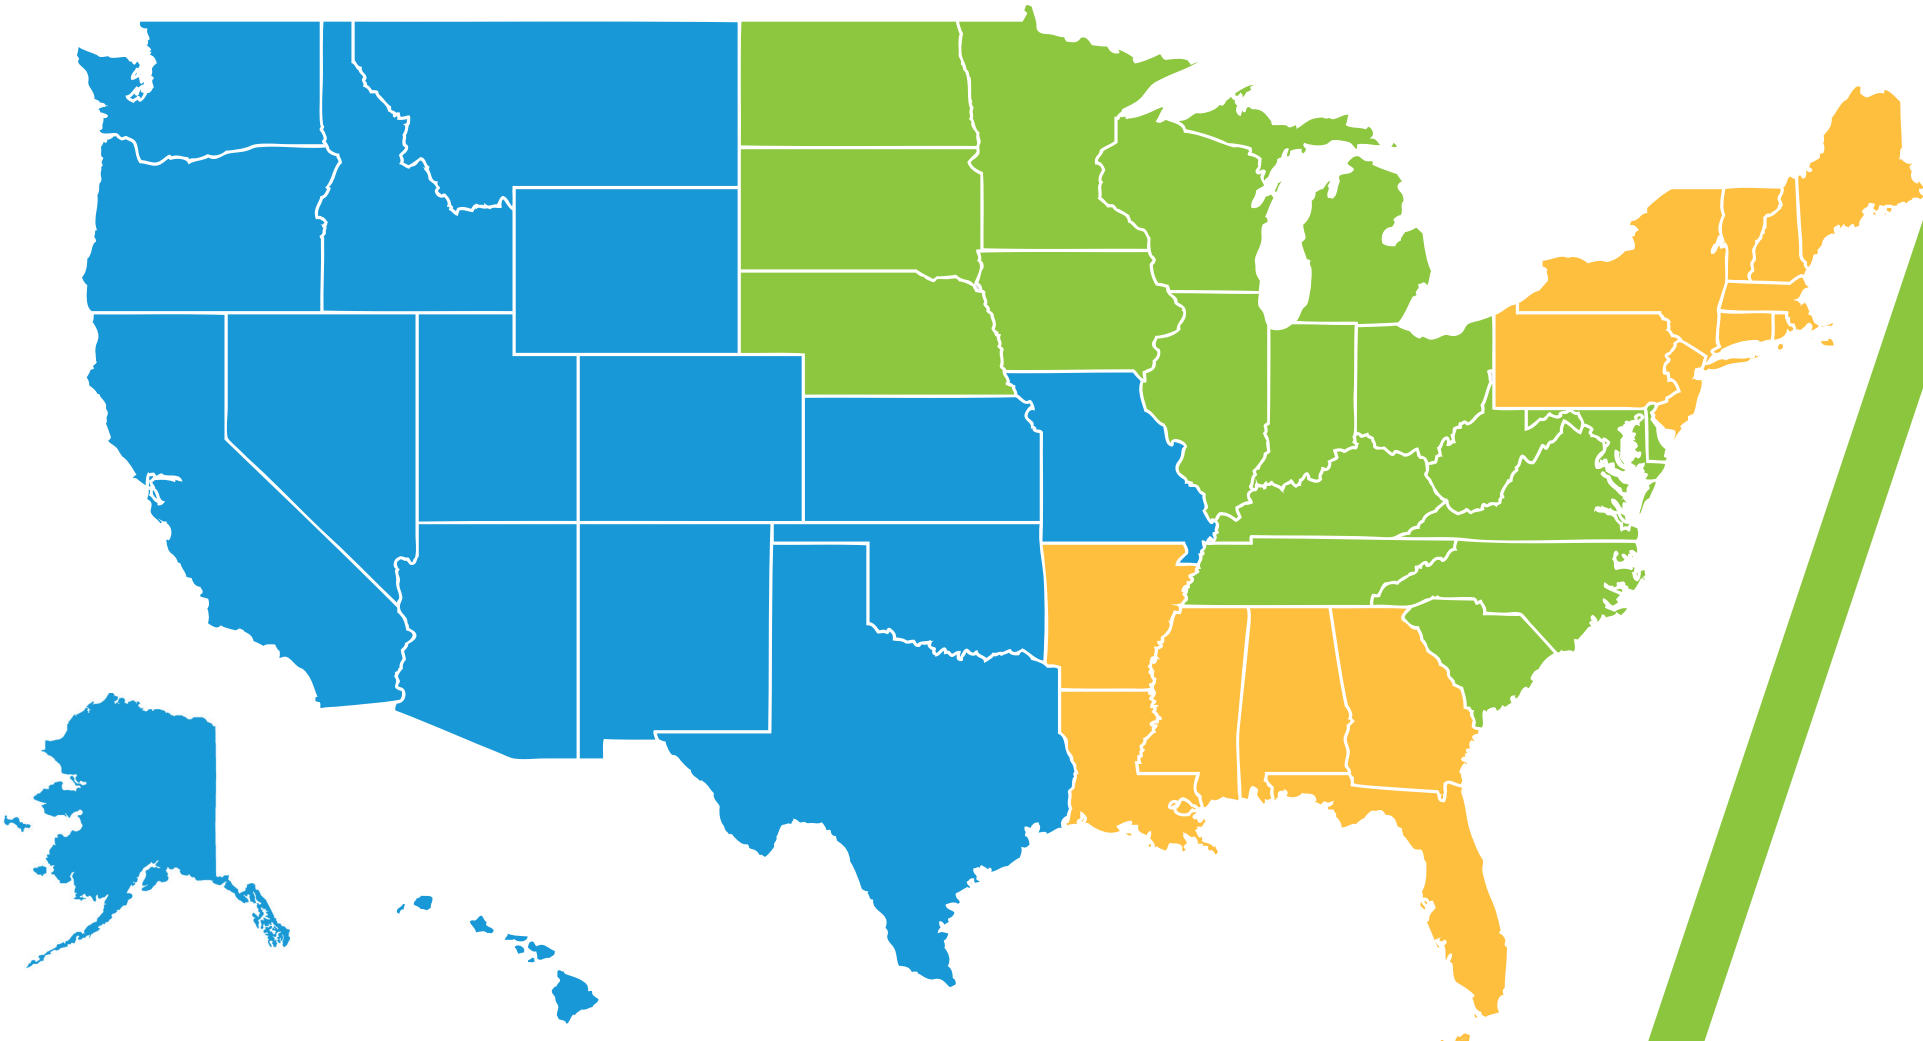

Geosynthetics Coverage Map

	Northwest & Southwest	Jake Watkins	jake.watkins@adspipe.com	509-993-2601
	Midwest & South Cent.	Danny Sinnard	danny.sinnard@adspipe.com	614-704-0644
	Northeast & Southeast	Landon Brous	landon.brous@adspipe.com	941-405-9527
	National Manager	Chris Schmidt	christopher.schmidt@adspipe.com	320-241-6269