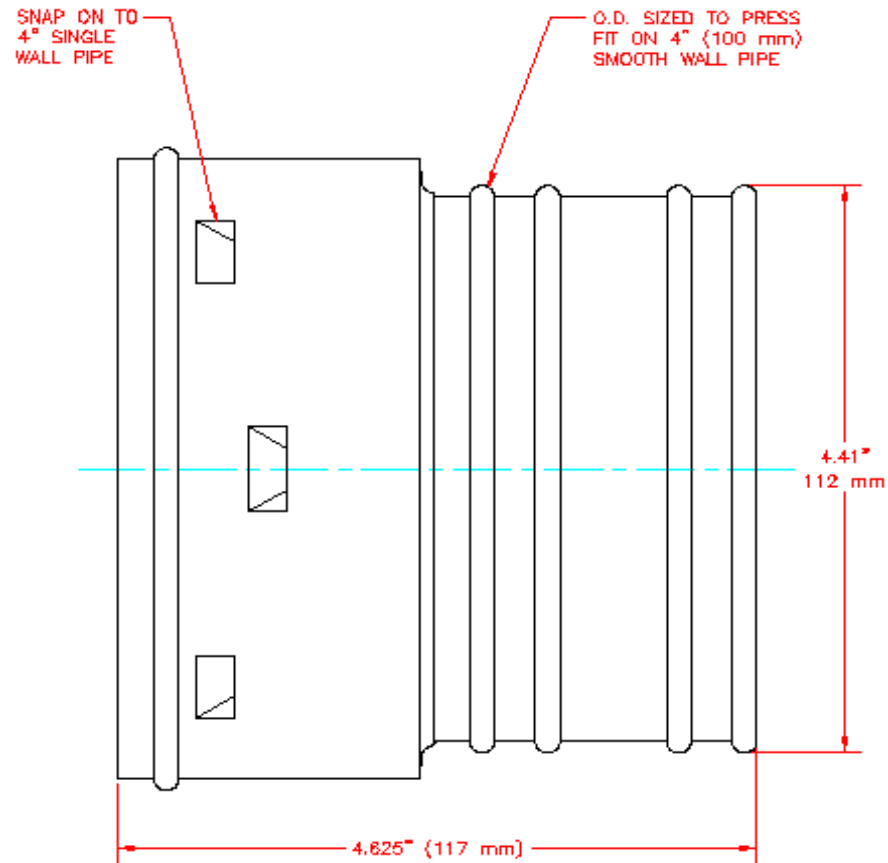

SEPTIC TANK ADAPTER

PART # 0463AA

NOTE: ALL DIMENSIONS ARE NOMINAL

© 2023 Advanced Drainage Systems, Inc.

DRAWING #:	6020	
DRAWN BY:	JCB	03.20.07
APPROVED BY:	JCB	06.28.07
REVISIONS:	NJP	06.20.07